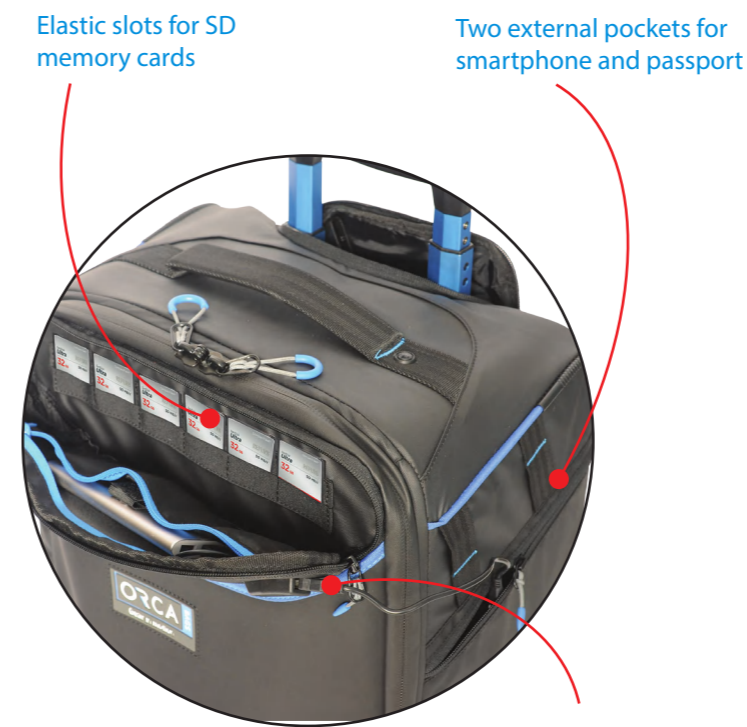

Gear in motion

OR-16 ROLLING CAMERA BAG W/ INTEGRATED BACKPACK SYSTEM

The Orca OR-16 Rolling Camera Bag is ideal for carrying a camera and accessories while traveling or flying.* The bag has an internal honeycomb frame, providing maximum protection for the gear inside.

Main Features:

- Aluminum Trolley System with durable rollerblade wheels
- Integrated hidden backpack system
- 13 removable, fully adjustable internal dividers
- Two large internal mesh pockets for extra accessories
- Two external pockets for smartphone and passport
- External USB port and padded laptop compartment
- Two padded carrying handles
- Two external straps to hold a small tripod or monopod

Two padded carrying handles (side and top)

Integrated hidden backpack system

Two external straps to hold a small tripod or monopod

Elastic slots for SD memory cards

Two external pockets for smartphone and passport

External pocket with USB port

Two large internal mesh pockets for extra accessories

13 removable, fully adjustable internal dividers

Model	Internal: cm/inch	External: cm/inch	Weight: kg/lb
OR-16	Length: 50cm/19.7" Width: 33cm/13" Height: 18cm/7.1"	Length: 55cm/21.5" Width: 40cm/15.8" Height: 25cm/10"	5.2 kg 11.4 lb