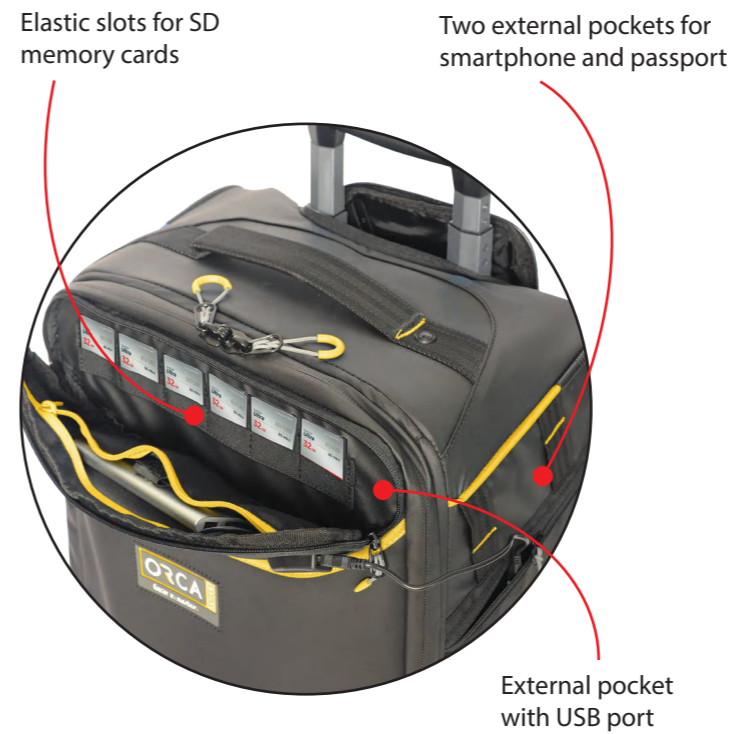

DSLR

OR-518 Mirrorless Camera Trolley Case w/ Backpack System (Large)

The Orca Bags OR-518, Large sized, Trolley Case for mirrorless cameras & accessories is the ideal solution for carrying your equipment while working on location. The bag is compatible with most mirrorless camera brands such as: Sony, Panasonic, CANON, Blackmagic Pocket Cinema Camera, NIKON, and similarly sized cameras. The OR-518 can store a few mirrorless cameras together with lenses, audio gear, lights, cables, accessories and more. The case comes with the Orca Bags Aluminum Trolley System, which features durable rollerblade wheels, a back pocket with integrated hidden backpack system and an internal honeycomb frame which provides maximum protection for the gear inside.

Main Features:

- Internal honeycomb frame for maximum gear protection.
- Aluminum Trolley System with durable rollerblade wheels.
- Integrated hidden backpack system.
- 16 removable, fully adjustable internal dividers
- Two large internal mesh pockets for extra accessories.
- 3 external pockets for smartphone, passport, tablet, and/or other accessories.
- External USB port with *power bank pocket, cables, and padded compartment for up to a 17" laptop.
- Elastic slots for SD memory cards.
- Two padded carrying handles.
- Two external straps with reinforced webbing straps for holding a small tripod or monopod.
- Heavy duty YKK main zipper

Can fit two Mirrorless cameras plus lenses and accessories

Padded external pocket for up to 17" laptop

16 removable, fully adjustable internal dividers

*power bank not included

Model	Internal: cm/inch	External: cm/inch	Weight: kg/lb
OR-518	Length: 60cm/23.6" Width: 36cm/14" Height: 18 cm/7"	Length: 65cm/25.5" Width: 43cm/16.9" Height: 25cm/9.8"	6.7 kg 14.7 lb